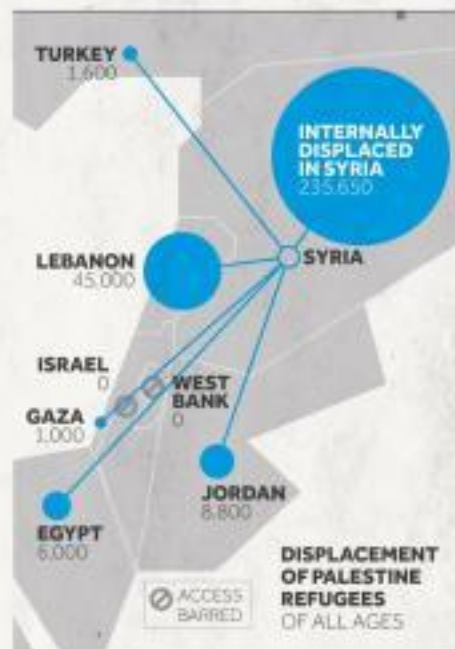

BACK TO SCHOOL

SYRIA EMERGENCY: PALESTINE REFUGEE CHILDREN

2/3
PALESTINE REFUGEE CHILDREN
AFFECTED BY CLOSURES
OF UNRWA SCHOOLS IN SYRIA

OF **118** UNRWA SCHOOLS
IN SYRIA.

68 CLOSED
DUE TO
DAMAGE OR
INSECURITY

10 OPERATE AS
EMERGENCY
SHELTERS
FOR DISPLACED
PEOPLE

40 REMAINED
OPERATIONAL
LAST ACADEMIC
YEAR

41 ALTERNATIVE
BUILDINGS FOR
SCHOOLS
SECURED BY UNRWA

LEBANON

AS OF JUNE 2013, **39%** OF PALESTINE REFUGEE CHILDREN FROM SYRIA HAD ENROLLED IN SCHOOL.

JORDAN

PALESTINE REFUGEES FROM SYRIA AT UNRWA SCHOOLS **EXPECTED TO DOUBLE** FROM PREVIOUS SCHOOL YEAR BY END OF 2013.